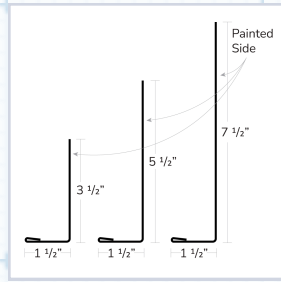

Standard Trims for Classic Rib Panel

L-Trim (Multiple Sizes)

J-Channel