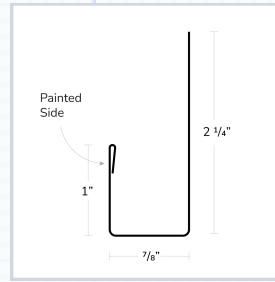

Standard Trims for Classic Rib Panel

L-Trim (Multiple Sizes)

J-Channel