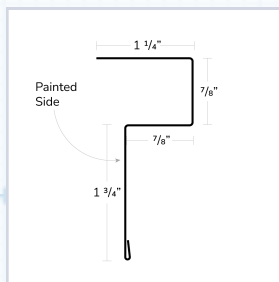

## Standard Trims for Classic Rib Panel

**Drip Edge**

**S.S. Drip Edge**

**Large Residential Rake**

**Residential Rake**

**Large Corner**

**Small Corner**

**Overhang Trim**