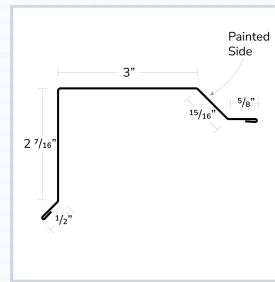

## Standard Trims for Classic Rib Panel

**Drip Edge**

**S.S. Drip Edge**

**Large Residential Rake**

**Residential Rake**

**Large Corner**

**Small Corner**

**Overhang Trim**