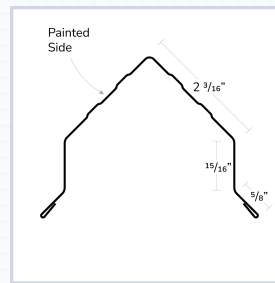

## Standard Trims

Ridge Cap

Endwall

Sidewall Flashing

Chimney Flashing

## Standard Trims for Classic Rib Panel

**Drip Edge**

**S.S. Drip Edge**

**Large Residential Rake**

**Residential Rake**

**Large Corner**

**Small Corner**

**Overhang Trim**