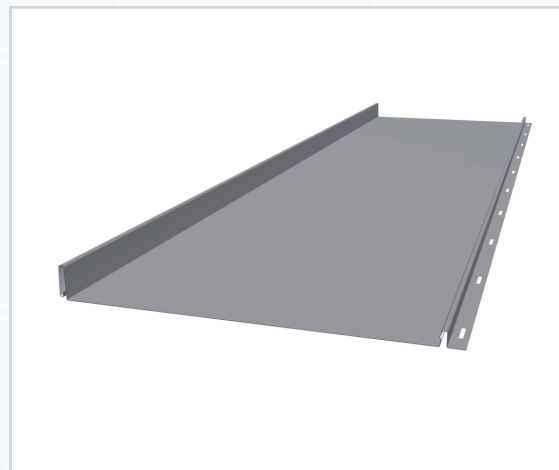

Snap Lock Panels & Trims

Snap Lock Striated Panel (Standard)

Snap Lock Flat Panel (Optional)

Trims for Snap Lock Panels

S.S. Ridgcap

S.S. Sidewall

S.S. Endwall

S.S. Gambrel

S.S. Drip Edge

S.S. Rake Trim

S.S. Transition

S.S. W-Valley